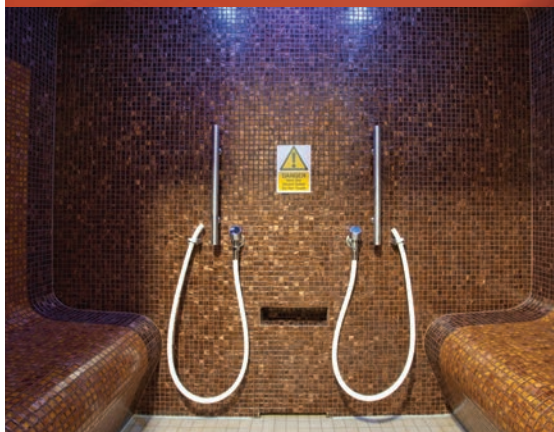

**HELO: WELLNESS & HERITAGE, EXPERTLY BROUGHT TOGETHER.**

Helo UK Ltd recently completed the refurbishment of the health suite at the English Heritage listed Ironmonger Row Baths in Islington, London.

A series of large, spacious thermal rooms within a traditional layout in the basement, the installation features two steam rooms. One, a Hammam style with a centrally heat slab and middle eastern fragrances, the other, a smaller room with fruit fragrances and colour change lighting.

We also installed two saunas: A Herb sauna with automatic water and essence infusion, and a low-temperature, high-humidity Vitality sauna with fresh, seasonal essences. Behind-bench heaters with a feature rock wall and underbench lighting complete the aesthetics in both rooms.

The health suite itself featured a large marble ice bowl, Adventure shower, heated slabs and benches and a traditional hot room with graduated heating. The “pay for play” area included an automated Rasul with steam, dry heat, showers, enhanced mist with music and light and a Vis-a-vis relaxation tub with sound and pulse modules.