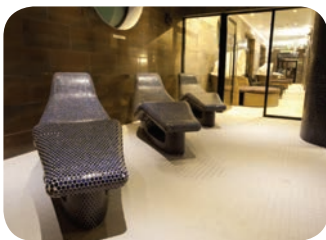

Helo UK Ltd recently completed the installation of a wellness suite at Old Thorns Golf & Country Estate in Liphook, Hampshire.

The installation comprised an attractive Herb sauna with a large feature window, heated by two Rocher designer sauna heaters loaded with 240 kilos of stones for excellent infusion. The other attractions include an Aroma steam room, ice fountain, heated loungers, heated bench and footspa combination.

Main image: Herb sauna